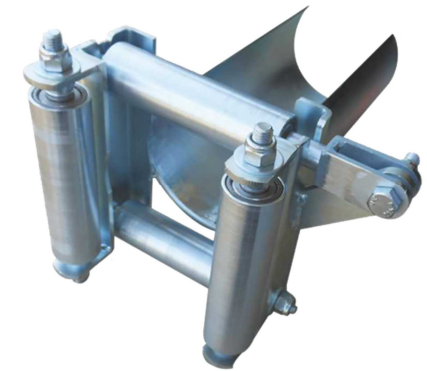

GUIDE ROLLER 4 WAY

- Assembled with 4 rollers for additional guidance & protection.
- Protect cable & duct mouth.
- Maintenance free, bearings.
- High quality galvanized finish.

Item Code	GRF 4100	GRF 4150	GRF 4200
Length (mm)	380	380	380
Width (mm)	180	230	280
For Duct (mm)	100	150	200
Weight (kg)	7.50	12.50	18.50