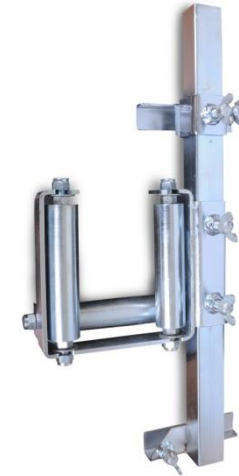

CABLE TRAY ROLLER – HEIGHT ADJUSTABLE

- Made of heavy duty steel construction.
- Maintenance free, water proofed, rubber sealed ball bearings.
- Easy and simple connection with cable tray.
- High quality galvanized finish.

Item Code	CTR 1102
Length (mm)	300
Width (mm)	130
Height (mm)	600
Weight (kg)	4.00

❖ As a manufacturer, we will endeavour to make the customer specification to suit your individual requirements.